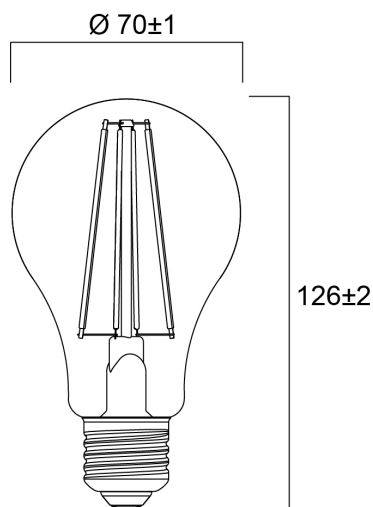

ToLEDo RT GLS V5 CL DIM 1521LM 827 E27 SL

Item No: 0029315

SYLVANIA

Perfect for decorative and general lighting applications and creates a warm ambiance similar to traditional lamps Same look, size and functionality as incandescent lamps Omni-directional light distribution Suitable replacement for incandescent and halogen lamps Gives same sparkling light effect as incandescent lamp Dimensionally identical to incandescent lamps - fits all fixtures Environment friendly - no mercury and lower CO2 emissions Dimmable with approved dimmers

Technical Assets

Dimensions (mm)

Photometrics

ToLEDo RT GLS V5 CL DIM 1521LM 827 E27 SL

Item No: 0029315

General data

Product name	ToLEDo RT GLS V5 CL DIM 1521LM 827 E27 SL
Technology	LED
Watt (Rated) (W)	11.2
Fixture rating	Open
General application	Hospitality, Residential & Consumer
Operating temperature range (°C)	-10°C...+45°C
Performance ambient temperature Tq (°C)	25
ETIM Class	EC001959
E-number FI	4740900
Warranty	3 years

Lifetime data

Lifespan L70 B50	15000
Average life (Nominal) (h)	15000
Average life (Rated) (h)	15000

Physical data

Nominal Product Length (mm)	126
Nominal Product Diameter (mm)	70
Weight (kg)	0.046

Packaging

Product EAN number	5410288293158
Packaging single length / height (cm)	7.5
Packaging single width (cm)	7.5
Packaging single depth (cm)	14.0
DUN14 (inner)	15410288293155
Units per outer package	6
Packaging outer length / height (cm)	23.9
Packaging outer width (cm)	16.1
Packaging outer depth (cm)	15.5