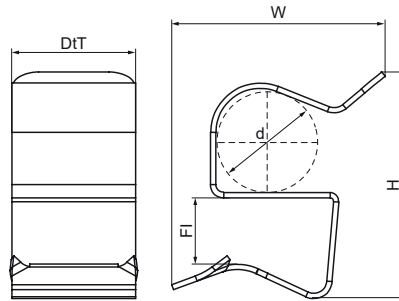

Walraven Britclips® PC Flange 8-12 mm

(J2006)

for flange

Features & benefits

- for quick fixing of cables
- suitable for indoor and outdoor use
- material: spring steel (type CS70)
- surface treatment: Delta-Tone 9000 (480 hours)

Product Number	Diameter	Flange	Total Height	Total Width	Total Depth
Reference Letter	<i>d</i>	<i>Fl</i>	<i>H</i>	<i>W</i>	<i>DtT</i>
Unit description	<i>mm</i>	<i>mm</i>	<i>mm</i>	<i>mm</i>	<i>mm</i>
52021112	10 - 11	8-12	23	22	14
52021412	12 - 14	8-12	26	24	14
52021812	15 - 18	8-12	21	25	14
52022412	19 - 24	8-12	32	23	14
52023012	25 - 30	8-12	39	29	14