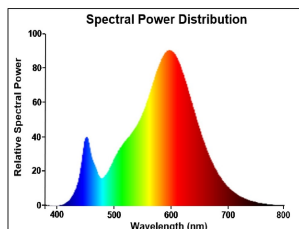

ToLEDo Retro GLS Dimmable

ToLEDo RT GLS V5 ST DIM 806LM 827 E27 SL
0029316