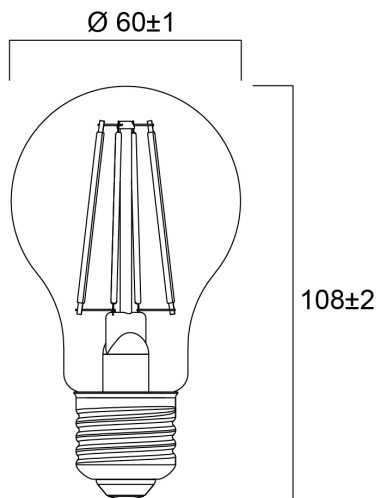

ToLEDo RT GLS V5 ST DIM 806LM 827 E27 SL

Item No: 0029316

SYLVANIA

Perfect for decorative and general lighting applications and creates a warm ambiance similar to traditional lamps Same look, size and functionality as incandescent lamps Omni-directional light distribution Suitable replacement for incandescent and halogen lamps Gives same sparkling light effect as incandescent lamp Dimensionally identical to incandescent lamps - fits all fixtures Environment friendly - no mercury and lower CO2 emissions Dimmable with approved dimmers

Technical Assets

Dimensions (mm)

Photometrics

ToLEDo RT GLS V5 ST DIM 806LM 827 E27 SL

Item No: 0029316

SYLVANIA

General data

Product name	ToLEDo RT GLS V5 ST DIM 806LM 827 E27 SL
Technology	LED
Watt (Rated) (W)	7
Fixture rating	Open
General application	Hospitality, Residential & Consumer
Operating temperature range (°C)	-10°C...+45°C
Performance ambient temperature Tq (°C)	25
ETIM Class	EC001959
E-number FI	4740901
Warranty	3 years

Lifetime data

Lifespan L70 B50	15000
Average life (Nominal) (h)	15000
Average life (Rated) (h)	15000

Physical data

Nominal Product Length (mm)	108
Nominal Product Diameter (mm)	60
Weight (kg)	0.03

Packaging

Product EAN number	5410288293165
Packaging single length / height (cm)	6.6
Packaging single width (cm)	6.6
Packaging single depth (cm)	12.0
DUN14 (inner)	15410288293162
Units per outer package	6
Packaging outer length / height (cm)	20.6
Packaging outer width (cm)	14.0
Packaging outer depth (cm)	13.0