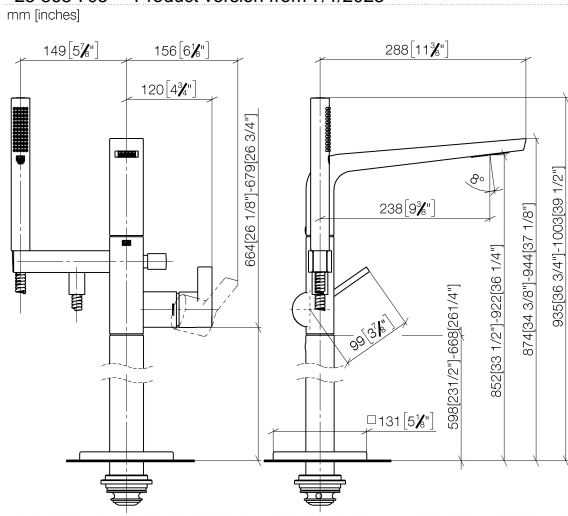

CL.1 Single-lever bath mixer with stand pipe for free-standing assembly with hand shower set - Brushed Platinum

CL.1

25 863 705 Product version from 7/1/2023
mm [inches]

Flow rate chart