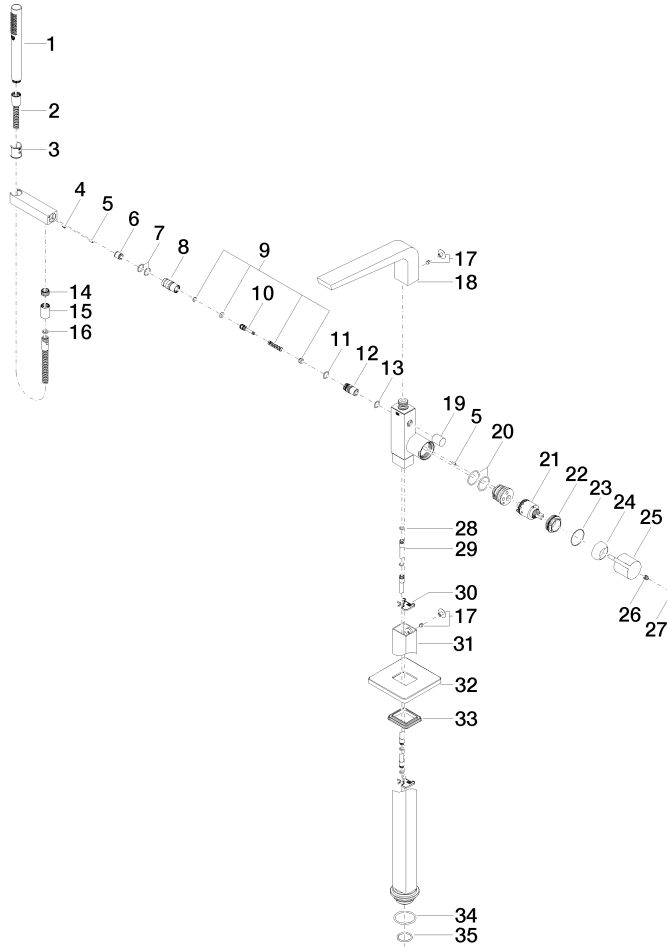

CL.1 Single-lever bath mixer with stand pipe for free-standing assembly with hand shower set - Brushed Platinum

CL.1

25 863 705 Product version from 7/1/2023

CL.1 Single-lever bath mixer with stand pipe for free-standing assembly with hand shower set - Brushed Platinum

CL.1

25 863 705 Product version from 7/1/2023

Spare parts list

No.	Item Number	Name	Quantity used	Delivery time
13	90 14 10 033 00 90	O-Ring EPDM 70 14,5 x 2,0 mm -	1.00	14
16	90 14 20 026 00 90	Washer 14 x 8 x 2 mm Centellen WS 3820 -	1.00	14
5	09 31 11 040 90	Straight pin Ø 6 x12 mm -	3.00	14
8	09 24 03 130-00	Nipple Ø 22 x 43 mm - Chrome	1.00	20
21	90 15 05 039 00 90	Cartridge blue Ø 40 x 75 mm -	1.00	14
10	09 31 09 094 20-06	Pull rod for diverter Ø 12 x 46 mm - Brushed Platinum	1.00	20
31	04 28 22 024 00-06	Pipe 688 mm - Brushed Platinum	1.00	20
30	09 20 93 051 90	Mounting 43 x 35 x 3,5 mm -	2.00	14
7	90 14 10 010 00 90	O-Ring EPDM 70 17,0 x 2,0 mm -	2.00	14
18	90 11 70 008 00-06	Spout 285 x 395 x 155 mm - Brushed Platinum	1.00	20
27	90 31 20 087 00-06	Plug with O-ring Ø 7 x 2,1 mm - Brushed Platinum	1.00	20
19	09 20 71 031-06	Pull button for pop-up waste - Brushed Platinum	1.00	20
14	09 24 03 069 90	Nipple Ø 20 x11,5 mm -	1.00	14
26	90 31 11 030 00 90	Mounting Threaded pin with hexagon socket with cup point M5 x 5 mm -	1.00	14
28	09 14 10 139 90	O-Ring EPDM 70 9,0 x 2,0 mm -	2.00	14
32	09 27 71 011-06	Rosette 131 x 12,5 x 131 mm - Brushed Platinum	1.00	20
12	09 21 34 080-06	Diverter Ø 19,40 x 37 mm - Brushed Platinum	1.00	20
3	09 18 40 118 90	Sleeve Ø 27,5 x 30 mm -	1.00	14
29	04 28 22 025 00 90	Supply pipe Ø 12 x 70 mm -	2.00	14
6	90 23 01 141 00 90	Back-flow preventer -	1.00	14
11	90 14 10 055 00 90	O-Ring EPDM 70 15,0 x 2,0 mm -	1.00	14
24	09 28 30 036-06	Cover Ø 46 x 18 mm - Brushed Platinum	1.00	20
4	09 31 11 058 90	Mounting Threaded pin with hexagon socket with cup point M5 x 8 mm -	1.00	14
17	04 31 20 034 00 90	Plug Cover with threaded pin -	2.00	14
22	09 24 04 298 90	Mounting Ø 42 x 17 mm -	1.00	14
9	90 16 02 023 00 90	Diverter Repair kit, bath deck mounting 15 x 50 x 15 mm -	1.00	14
35	09 14 10 018 90	O-Ring EPDM 70 32,0 x 3,0 mm -	1.00	14
25	09 20 67 014-06	Handle Lever 50 x 46 x 124 mm - Brushed Platinum	1.00	20
34	09 14 10 084 90	O-Ring EPDM 70 48 x 3,5 mm -	1.00	14
2	90 30 02 072 00-06	Metal shower hose 1/2" x 3/8" x 1250 mm - Brushed Stainless Steel / Platinum Matt	1.00	20
15	90 21 02 069 00-06	Cover/sleeve M20 x 1 - Brushed Platinum	1.00	20
23	09 14 10 037 90	O-Ring 42,0 x 1,5 . mm -	1.00	14
33	09 14 03 107 90	Washer 67 x 10 x 59 mm -	1.00	14
20	09 14 10 148 90	O-Ring 32 x 2,5 mm -	2.00	14
1	90 12 11 140 41-06	Bar-type hand shower 6,8 l/min - Brushed Platinum	1.00	-

Spare part can no longer be ordered, please order the replacement item