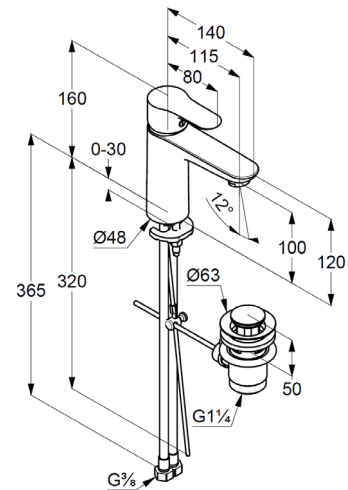

Technische Daten/ Technical Data

KLUDI OBJEKTA

single lever basin mixer
DN 15

Ref.: 322600575

Finishes:
05 chrome

Product description

Manufacturer KLUDI GmbH & Co. KG

Typ: KLUDI OBJEKTA
single lever basin mixer
Ref.: 322600575

basin mixer
single lever mixer
1-hole mounted
solid handle, metal
aerator M24 PCA
ceramic cartridge with hot water safety device
flow rate at 3 bar 5 l/min.
flexible hoses G3/8 DVGW approved
rapid installation set
pop up waste G1 1/4 metal
EU taxonomy: max. 6 l/min. -
Substantial Contribution (SC) possible

Produktabbildung/ Product picture

Maßzeichnung/ Dimensional drawing

Durchfluss/ Flow rate