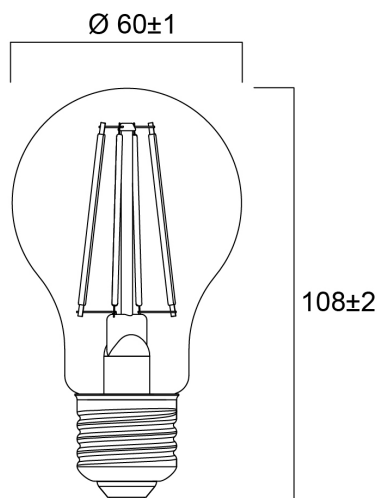

ToLEDo RT GLS V5 ST DIM 1055LM 840 E27 SL

Item No: 0029318

SYLVANIA

Perfect for decorative and general lighting applications and creates a warm ambiance similar to traditional lamps Same look, size and functionality as incandescent lamps Omni-directional light distribution Suitable replacement for incandescent and halogen lamps Gives same sparkling light effect as incandescent lamp Dimensionally identical to incandescent lamps - fits all fixtures Environment friendly - no mercury and lower CO2 emissions Dimmable with approved dimmers

Technical Assets

Dimensions (mm)

Photometrics

ToLEDo RT GLS V5 ST DIM 1055LM 840 E27 SL

Item No: 0029318

SYLVANIA

General data

Product name	ToLEDo RT GLS V5 ST DIM 1055LM 840 E27 SL
Technology	LED
Watt (Rated) (W)	9
Fixture rating	Open
General application	Hospitality, Residential & Consumer
Operating temperature range (°C)	-10°C...+45°C
Performance ambient temperature Tq (°C)	25
ETIM Class	EC001959
E-number FI	4740903
Warranty	3 years

Lifetime data

Lifespan L70 B50	15000
Average life (Nominal) (h)	15000
Average life (Rated) (h)	15000

Physical data

Nominal Product Length (mm)	108
Nominal Product Diameter (mm)	60
Weight (kg)	0.03

Packaging

Product EAN number	5410288293189
Packaging single length / height (cm)	6.6
Packaging single width (cm)	6.6
Packaging single depth (cm)	12.0
DUN14 (inner)	15410288293186
Units per outer package	6
Packaging outer length / height (cm)	20.6
Packaging outer width (cm)	14.0
Packaging outer depth (cm)	13.0