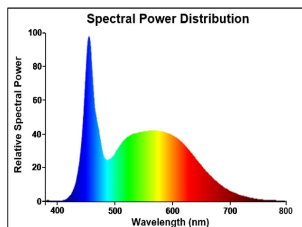

ToLEDo Retro GLS Dimmable

ToLEDo RT GLS V5 ST DIM 1055LM 865 E27 SL
0029319