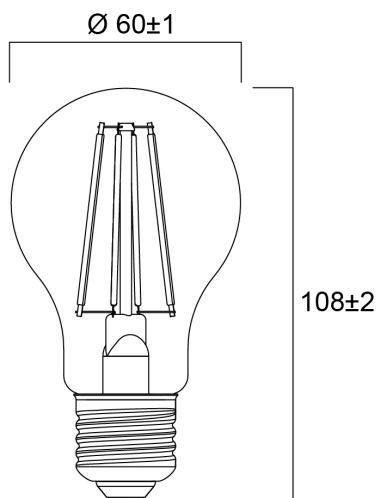

ToLEDo RT GLS V5 ST DIM 1055LM 865 E27 SL

Item No: 0029319

SYLVANIA

Perfect for decorative and general lighting applications and creates a warm ambiance similar to traditional lamps Same look, size and functionality as incandescent lamps Omni-directional light distribution Suitable replacement for incandescent and halogen lamps Gives same sparkling light effect as incandescent lamp Dimensionally identical to incandescent lamps - fits all fixtures Environment friendly - no mercury and lower CO2 emissions Dimmable with approved dimmers

Technical Assets

Dimensions (mm)

Photometrics

ToLEDo RT GLS V5 ST DIM 1055LM 865 E27 SL

Item No: 0029319

SYLVANIA

General data

Product name	ToLEDo RT GLS V5 ST DIM 1055LM 865 E27 SL
Technology	LED
Watt (Rated) (W)	9
Fixture rating	Open
General application	Hospitality, Residential & Consumer
Operating temperature range (°C)	-10°C...+45°C
Performance ambient temperature Tq (°C)	25
ETIM Class	EC001959
E-number FI	4740904
Warranty	3 years

Lifetime data

Lifespan L70 B50	15000
Average life (Nominal) (h)	15000
Average life (Rated) (h)	15000

Physical data

Nominal Product Length (mm)	108
Nominal Product Diameter (mm)	60
Weight (kg)	0.03

Packaging

Product EAN number	5410288293196
Packaging single length / height (cm)	6.6
Packaging single width (cm)	6.6
Packaging single depth (cm)	12.0
DUN14 (inner)	15410288293193
Units per outer package	6
Packaging outer length / height (cm)	20.6
Packaging outer width (cm)	14.0
Packaging outer depth (cm)	13.0