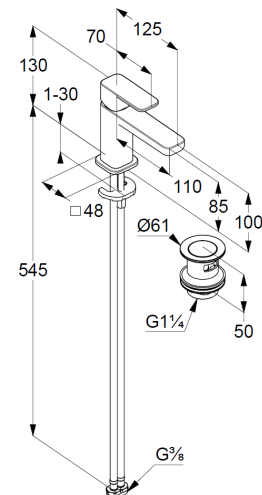

single lever basin mixer 85

Ref.: 422660575

basin mixer

single lever mixer

1-hole mounted

solid lever, metal

aerator M18,5 PCA

ceramic cartridge with hot water safety device

flow rate at 3 bar 4,5 l/min.

flexible hoses G3/8 DVGW approved

rapid installation set

push open waste G1 1/4

for washbasin with overflow

EU taxonomy: max. 6 l/min. -

Substantial Contribution (SC) possible

Produktabbildung/ Product picture

Maßzeichnung/ Dimensional drawing

Durchfluss/ Flow rate