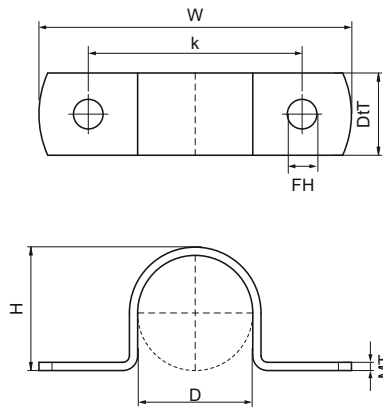

## Walraven Pipe Saddle (Copper)

(B3015)

for copper pipes

### Features & benefits

- one-part saddle
- material: copper 2.0060

Product Number	Outside Pipe Diameter	Fixing Hole	Heart To Heart Distance	Material Thickness	Total Height	Total Width	Total Depth	Maximum Allowed Load Faz
Reference Letter	D	FH	k	MT	H	W	DtT	F <sub>a,z</sub>
Unit description	mm	mm	mm	mm	mm	mm	mm	N
4200008	8	4.5	22	0.50	9	34	10	100
4200012	12	4.5	28	0.50	13	40	10	100
4200015	15	4.5	31	0.50	16	43	10	100
4200018	18	4.5	34	0.50	18	46	10	100
4200022	22	4.5	38	0.50	23	50	10	100
4200028	28	4.5	44	0.50	29	56	10	100