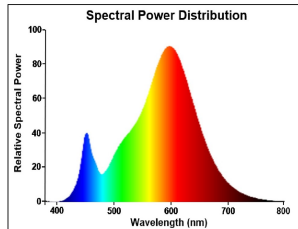

ToLEDo Retro GLS Dimmable

ToLEDo RT GLS V5 ST DIM 1521LM 827 E27 SL

0029320