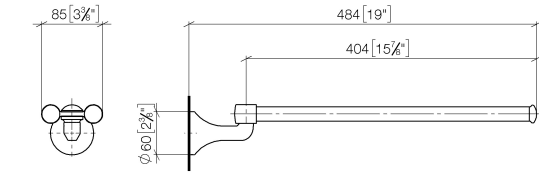

83 210 361 Product version from 7/3/2016

- width 85mm
- height 70 mm
- rosette Ø 60 mm
- 485mm projection

	Durabronz (23kt Gold)	83 210 361-09
	Chrome	83 210 361-00
	Brushed Platinum	83 210 361-06
	Platinum	83 210 361-08
	Brushed Durabronz (23kt Gold)	83 210 361-28
	Brushed Gold (PVD)	83 210 361-37
	Brushed Dark Brass (PVD)	83 210 361-39
	Brushed Bronze (PVD)	83 210 361-42
	Brushed Dark Platinum	83 210 361-99

83 210 361 Product version from 7/3/2016

mm [inches]

83 210 361 Product version from 7/3/2016

Parts for other finishes can be found here: [Chrome](#)

Spare parts list

No.	Item Number	Name	Quantity used	Delivery time
8	05 17 97 507 00 90	Attachment set 52 x 45 x 70 mm -	1.00	14
2	08 31 11 500 90	Mounting Bolt for washbasin Ø 14 x 78,5 mm -	1.00	14
7	08 17 36 508-09	Holder for towel bar, spare toilet roll holder and shelf 91 x 60 x 60 mm - Durabronz (23kt Gold)	1.00	-
Spare part can no longer be ordered, please order the replacement item				
4	90 17 50 501 00-09	Joint for towel bar, double 85 x 26 x 421 mm - Durabronz (23kt Gold)	1.00	-
Spare part can no longer be ordered, please order the replacement item				
1	08 30 30 501-09	Cover Ø 30 x 9,5 mm - Durabronz (23kt Gold)	1.00	-
Spare part can no longer be ordered, please order the replacement item				
5	08 30 11 521-09	Rosette Ø 30 x 8 mm - Durabronz (23kt Gold)	1.00	-
Spare part can no longer be ordered, please order the replacement item				
6	04 31 11 140 00 90	Mounting Threaded pin M6 x 10 mm -	1.00	14
3	08 30 11 501 90	Disc Ø 13 x 6,20 x3 mm -	2.00	14