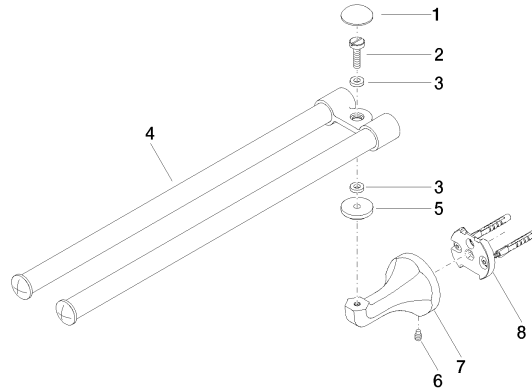

83 210 361 Product version from 7/3/2016

- width 85mm
- height 70 mm
- rosette Ø 60 mm
- 485mm projection

	Durabronz (23kt Gold)	83 210 361-09
	Chrome	83 210 361-00
	Brushed Platinum	83 210 361-06
	Platinum	83 210 361-08
	Brushed Durabronz (23kt Gold)	83 210 361-28
	Brushed Gold (PVD)	83 210 361-37
	Brushed Dark Brass (PVD)	83 210 361-39
	Brushed Bronze (PVD)	83 210 361-42
	Brushed Dark Platinum	83 210 361-99

83 210 361 Product version from 7/3/2016

mm [inches]

83 210 361 Product version from 7/3/2016

Parts for other finishes can be found here: [Chrome](#)

Spare parts list

No.	Item Number	Name	Quantity used	Delivery time
8	05 17 97 507 00 90	Attachment set 52 x 45 x 70 mm -	1.00	14
2	08 31 11 500 90	Mounting Bolt for washbasin Ø 14 x 78,5 mm -	1.00	14
7	08 17 36 508-09	Holder for towel bar, spare toilet roll holder and shelf 91 x 60 x 60 mm - Durabronz (23kt Gold)	1.00	-
Spare part can no longer be ordered, please order the replacement item				
4	90 17 50 501 00-09	Joint for towel bar, double 85 x 26 x 421 mm - Durabronz (23kt Gold)	1.00	-
Spare part can no longer be ordered, please order the replacement item				
1	08 30 30 501-09	Cover Ø 30 x 9,5 mm - Durabronz (23kt Gold)	1.00	-
Spare part can no longer be ordered, please order the replacement item				
5	08 30 11 521-09	Rosette Ø 30 x 8 mm - Durabronz (23kt Gold)	1.00	-
Spare part can no longer be ordered, please order the replacement item				
6	04 31 11 140 00 90	Mounting Threaded pin M6 x 10 mm -	1.00	14
3	08 30 11 501 90	Disc Ø 13 x 6,20 x3 mm -	2.00	14