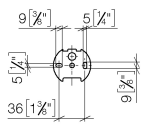

83 210 361 Product version from 7/3/2016

- width 85mm
- height 70 mm
- rosette Ø 60 mm
- 485mm projection

	Durabronz (23kt Gold)	83 210 361-09
	Chrome	83 210 361-00
	Brushed Platinum	83 210 361-06
	Platinum	83 210 361-08
	Brushed Durabronz (23kt Gold)	83 210 361-28
	Brushed Gold (PVD)	83 210 361-37
	Brushed Dark Brass (PVD)	83 210 361-39
	Brushed Bronze (PVD)	83 210 361-42
	Brushed Dark Platinum	83 210 361-99

83 210 361 Product version from 7/3/2016

mm [inches]

83 210 361 Product version from 7/3/2016

Parts for other finishes can be found here: [Chrome](#)

Spare parts list

No.	Item Number	Name	Quantity used	Delivery time
8	05 17 97 507 00 90	Attachment set 52 x 45 x 70 mm -	1.00	14
2	08 31 11 500 90	Mounting Bolt for washbasin Ø 14 x 78,5 mm -	1.00	14
7	08 17 36 508-09	Holder for towel bar, spare toilet roll holder and shelf 91 x 60 x 60 mm - Durabronz (23kt Gold)	1.00	-
Spare part can no longer be ordered, please order the replacement item				
4	90 17 50 501 00-09	Joint for towel bar, double 85 x 26 x 421 mm - Durabronz (23kt Gold)	1.00	-
Spare part can no longer be ordered, please order the replacement item				
1	08 30 30 501-09	Cover Ø 30 x 9,5 mm - Durabronz (23kt Gold)	1.00	-
Spare part can no longer be ordered, please order the replacement item				
5	08 30 11 521-09	Rosette Ø 30 x 8 mm - Durabronz (23kt Gold)	1.00	-
Spare part can no longer be ordered, please order the replacement item				
6	04 31 11 140 00 90	Mounting Threaded pin M6 x 10 mm -	1.00	14
3	08 30 11 501 90	Disc Ø 13 x 6,20 x3 mm -	2.00	14