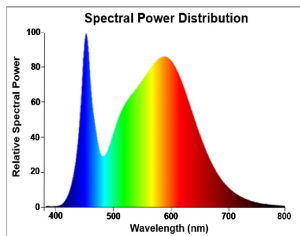

ToLEDo Retro GLS

ToLEDo RT GLS V5 CL 470LM 840 E27 SL

0029324