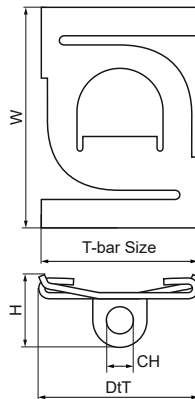

Walraven Britclips® ACHW / ACHZ

(J3540)

for ceiling grid

Features & benefits

- twist on fixing
- for fixing to the ceiling grid
- with fixing hole (Ø 7.0 mm) to fix S-hook, etc.
- material: spring steel (type CS70)

Product Number	Total Height	Total Width	Total Depth
Reference Letter	H	W	DtT
Unit description	mm	mm	mm
56090025	15	39	27
56030025	15	39	25