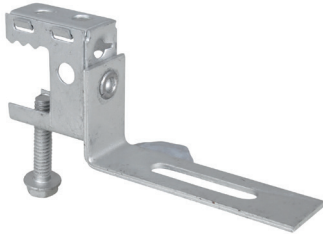

Walraven Britclips® SB CT

(J1510)

for flange

Features & benefits

- for a solid fixing to steel construction without the need for welding or drilling
- for light duty cable trays
- material: Britclips® Master Clamps made of spring steel (type CS70); Britclips® Light Duty Cable Tray Bracket made of steel
- surface treatment: Delta-Tone 9000 (480 hours)

Product Number	Total Height	Total Width	Total Depth
Reference Letter	H	W	DtT
Unit description	mm	mm	mm
53920017	35	98	15