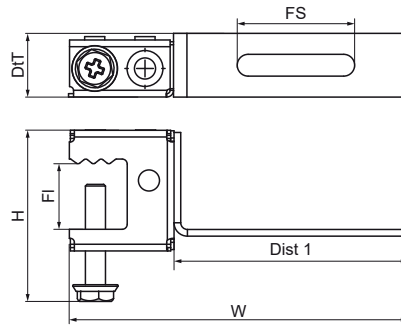

Walraven Britclips® SB CT

(J1510)

for flange

Features & benefits

- for a solid fixing to steel construction without the need for welding or drilling
- for light duty cable trays
- material: Britclips® Master Clamps made of spring steel (type CS70); Britclips® Light Duty Cable Tray Bracket made of steel
- surface treatment: Delta-Tone 9000 (480 hours)

Product Number	Total Height	Total Width	Total Depth
Reference Letter	H	W	DtT
Unit description	mm	mm	mm
53920017	35	98	15