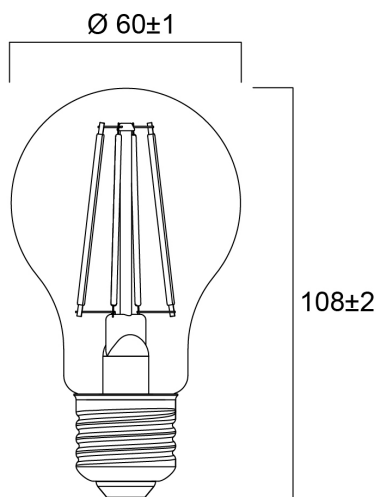

ToLEDo RT GLS V5 CL 640LM 827 E27 SL

Item No: 0029325

SYLVANIA

Perfect for decorative and general lighting applications and creates a warm ambiance similar to traditional lamps
Same look, size and functionality as incandescent lamps Omni-directional light distribution Suitable replacement for incandescent and halogen lamps Gives same sparkling light effect as incandescent lamp Dimensionally identical to incandescent lamps - fits all fixtures Environment friendly - no mercury and lower CO2 emissions

Technical Assets

Dimensions (mm)

Photometrics

ToLEDo RT GLS V5 CL 640LM 827 E27 SL

Item No: 0029325

SYLVANIA

General data

Product name	ToLEDo RT GLS V5 CL 640LM 827 E27 SL
Technology	LED
Watt (Rated) (W)	6
Cap/Base	E27
Fixture rating	Open
General application	Hospitality, Residential & Consumer
Operating temperature range (°C)	-20°C...+40°C
Performance ambient temperature Tq (°C)	25
ETIM Class	EC001959
E-number FI	4740908
Warranty	3 years

Item No: 0029325

SYLVANIA

Packaging

Product EAN number	5410288293257
Packaging single length / height (cm)	6.6
Packaging single width (cm)	6.6
Packaging single depth (cm)	12.0
DUN14 (inner)	15410288293254
Units per outer package	6
Packaging outer length / height (cm)	20.6
Packaging outer width (cm)	14.0
Packaging outer depth (cm)	13.0