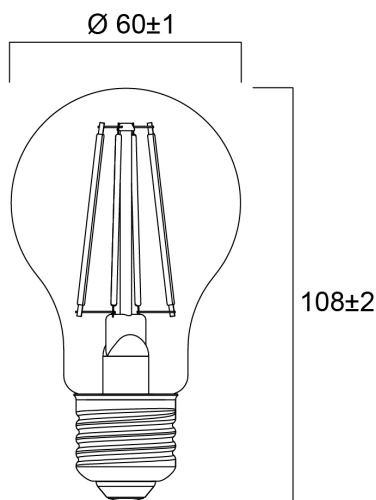

ToLEDo RT GLS V5 CL 806LM 827 E27 SL

Item No: 0029327

SYLVANIA

Perfect for decorative and general lighting applications and creates a warm ambiance similar to traditional lamps Same look, size and functionality as incandescent lamps Omni-directional light distribution Suitable replacement for incandescent and halogen lamps Gives same sparkling light effect as incandescent lamp Dimensionally identical to incandescent lamps - fits all fixtures Environment friendly - no mercury and lower CO2 emissions

Technical Assets

Dimensions (mm)

Photometrics

ToLEDo RT GLS V5 CL 806LM 827 E27 SL

Item No: 0029327

SYLVANIA

General data

Product name	ToLEDo RT GLS V5 CL 806LM 827 E27 SL
Technology	LED
Watt (Rated) (W)	7
Cap/Base	E27
Fixture rating	Open
General application	Hospitality, Residential & Consumer
Operating temperature range (°C)	-20°C...+40°C
Performance ambient temperature Tq (°C)	25
ETIM Class	EC001959
E-number FI	4740909
Warranty	3 years

Item No: 0029327

SYLVANIA

Packaging

Product EAN number	5410288293271
Packaging single length / height (cm)	6.6
Packaging single width (cm)	6.6
Packaging single depth (cm)	12.0
DUN14 (inner)	15410288293278
Units per outer package	6
Packaging outer length / height (cm)	20.6
Packaging outer width (cm)	14.0
Packaging outer depth (cm)	13.0