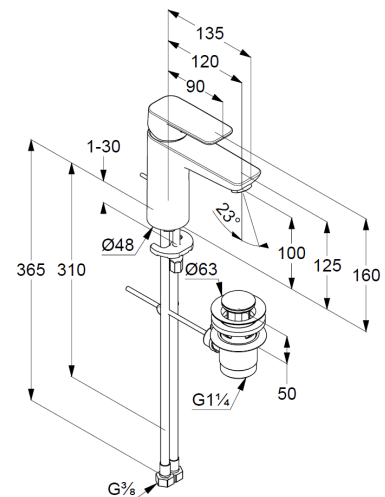

## Technische Daten/ Technical Data

KLUDI PURE&STYLE, SmartStart  
single lever basin mixer 100  
DN 15

Ref.: 402930575WR4

Finishes:  
05 chrome

Product description  
Manufacturer KLUDI GmbH & Co. KG  
Typ: KLUDI PURE&STYLE, SmartStart  
single lever basin mixer 100  
Ref.: 402930575WR4

basin mixer  
single lever mixer  
1-hole mounted  
solid handle, metal  
aerator M24 PCA  
ceramic cartridge with hot water safety device  
middle position cold water  
flow rate at 3 bar 3,8 l/ min.  
flexible hoses G3/8 DVGW approved  
rapid installation set  
pop up waste G1 1/4 metal  
EU taxonomy: max. 6 l/min. -  
Substantial Contribution (SC) possible

### Produktabbildung/ Product picture

### Maßzeichnung/ Dimensional drawing