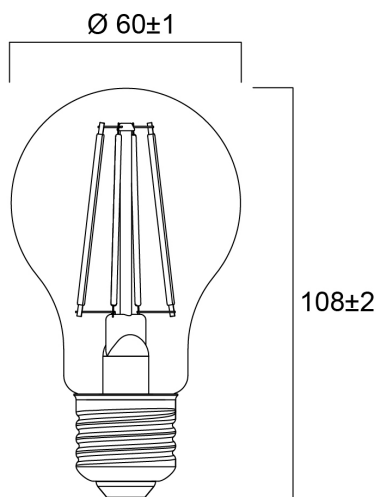

ToLEDo RT GLS V5 CL 806LM 827 E27 SL3

Item No: 0029328

SYLVANIA

Perfect for decorative and general lighting applications and creates a warm ambiance similar to traditional lamps
Same look, size and functionality as incandescent lamps Omni-directional light distribution Suitable replacement for incandescent and halogen lamps Gives same sparkling light effect as incandescent lamp Dimensionally identical to incandescent lamps - fits all fixtures Environment friendly - no mercury and lower CO2 emissions

Technical Assets

Dimensions (mm)

Photometrics

ToLEDo RT GLS V5 CL 806LM 827 E27 SL3

Item No: 0029328

SYLVANIA

General data

Product name	ToLEDo RT GLS V5 CL 806LM 827 E27 SL3
Technology	LED
Watt (Rated) (W)	7
Cap/Base	E27
Fixture rating	Open
General application	Hospitality, Residential & Consumer
Operating temperature range (°C)	-20°C...+40°C
Performance ambient temperature Tq (°C)	25
ETIM Class	EC001959
Warranty	3 years

Item No: 0029328

Packaging

Product EAN number	5410288293288
Packaging single length / height (cm)	12.0
Packaging single width (cm)	6.6
Packaging single depth (cm)	6.6
DUN14 (inner)	15410288293285
Units per outer package	6
Packaging outer length / height (cm)	20.6
Packaging outer width (cm)	13.9
Packaging outer depth (cm)	13.0