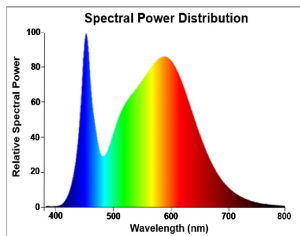

ToLEDo Retro GLS

ToLEDo RT GLS V5 CL 806LM 840 E27 SL

0029329