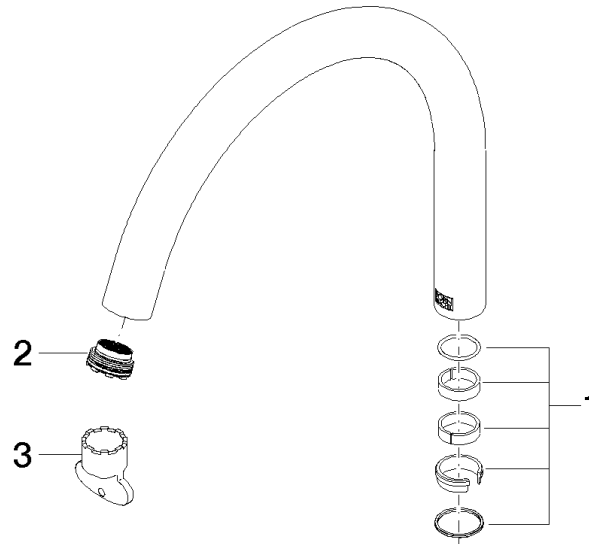

Spout 220 mm, 25,2 l/min. - Brushed Champagne (22kt Gold)

SPARE PARTS

90 28 22 317 00 Product version from 9/30/2020

	Brushed Champagne (22kt Gold)	90 28 22 317 00-46
	Chrome	90 28 22 317 00-00
	Brushed Platinum	90 28 22 317 00-06
	Platinum	90 28 22 317 00-08
	Dark Chrome	90 28 22 317 00-19
	Brushed Light Gold (PVD)	90 28 22 317 00-27
	Brushed Durabrass (23kt Gold)	90 28 22 317 00-28
	Brushed Gold (PVD)	90 28 22 317 00-37
	Brushed Dark Brass (PVD)	90 28 22 317 00-39
	Champagne (22kt Gold)	90 28 22 317 00-47
	Brushed Dark Platinum	90 28 22 317 00-99

Spout 220 mm, 25,2 l/min. - Brushed Champagne (22kt Gold)

SPARE PARTS

90 28 22 317 00 Product version from 9/30/2020

Spout 220 mm, 25,2 l/min. - Brushed Champagne (22kt Gold)

SPARE PARTS

90 28 22 317 00 Product version from 9/30/2020

90 28 22 317 00 Product version from 9/30/2020

Parts for other finishes can be found here: [Chrome](#)

Spare parts list

No.	Item Number	Name	Quantity used	Delivery time
2	09 29 03 124 90	Aerator insert M21,5x1 25,2 l/min. -	1.00	14
3	04 30 09 024 00 90	Spanner for aerator Cache JR -	1.00	14
1	90 28 10 171 00 90	Seal set Ø 25 x 50 mm -	1.00	14