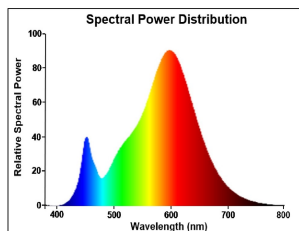

ToLEDo Retro GLS

ToLEDo RT GLS V5 CL 1055LM 827 E27 SL
0029331