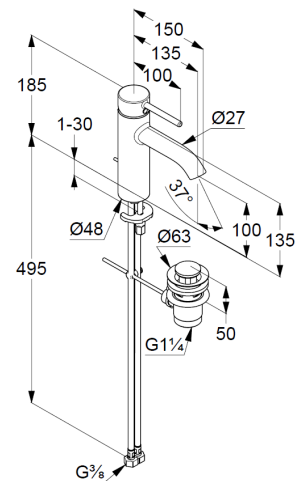

Technische Daten/ Technical Data

KLUDI BOZZ, SmartStart
single lever basin mixer 100
DN 15

Ref.: 382930576WR4

Finishes:
05 chrome

Product description
Manufacturer KLUDI GmbH & Co. KG
Typ: KLUDI BOZZ, SmartStart
single lever basin mixer 100
Ref.: 382930576WR4

basin mixer
single lever mixer
1-hole mounted
solid handle, metal
aerator M18,5 PCA
ceramic cartridge with hot water safety device
middle position cold water
flow rate at 3 bar 3,8 l/ min.
flexible hoses G3/8 DVGW approved
rapid installation set
pop up waste G1 1/4 metal
EU taxonomy: max. 6 l/min. -
Substantial Contribution (SC) possible

Produktabbildung/ Product picture

Maßzeichnung/ Dimensional drawing

Durchfluss/ Flow rate