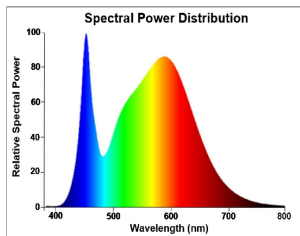

ToLEDo Retro GLS

ToLEDo RT GLS V5 CL 1055LM 840 E27 SL
0029332