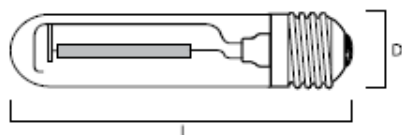

Technical drawings

SHP-TS GROLUX

SHP-TS GroLux	250W	400W	600W
L	260	292	292
D	48	48	48