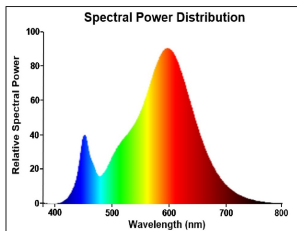

ToLEDo Retro GLS Satin

ToLEDo RT GLS V5 ST 470LM 827 E27 SL
0029335