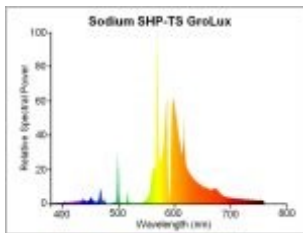

Gro-Lux® HPS GRO-LUX SHP-TS 600W / 400V 0020809

Product features

- Gro-Lux High Pressure Sodium 600W/400V grow lamp | Patented arc tube delivers the highest photosynthetic efficiency | Performance maintained at an exceptional level due to improved structure of the outer bulb, - Optimised for the highest Phytolumens or PAR output | Industry leading lumen maintenance of 95% at the end of life | For use as complete or additional artificial lighting of plants | Recommended for use in greenhouses and indoor lighting.

PRODUCT OVERVIEW

Product name	GRO-LUX SHP-TS 600W / 400V
Technology	HID
Type	SHP-TS
Cap/Base	E40
Lamp finish	Clear
Fixture rating	Open

Gro-Lux® HPS GRO-LUX SHP-TS 600W / 400V 0020809

General application	SPG
ETIM Class	EC000821
E-number FI	4844456
E-number Norway	3802875
Luminous flux (lm)	88000
Colour temperature (K)	1950
Light colour	Grolux
CRI (Ra)	20
Wattage (W)	620
Dimmable	Yes
Dimming method	Mains: leading / trailing edge
Average life (Nominal) (h)	24000
Product EAN number	5410288208091

PHOTOMETRY

TECHNICAL DRAWINGS

SHP-TS GROLUX

SHP-TS GroLux	250W	400W	600W
L	260	292	292
D	48	48	48