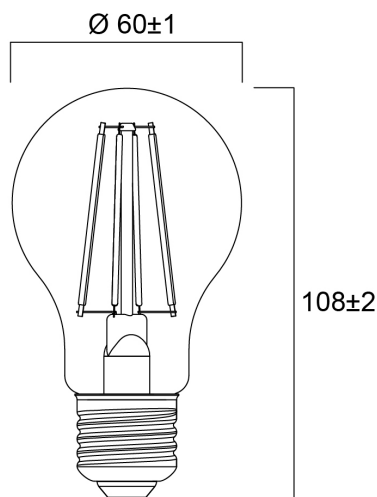

ToLEDo RT GLS V5 ST 470LM 827 E27 SL

Item No: 0029335

SYLVANIA

Perfect for decorative and general lighting applications and creates a warm ambiance similar to traditional lamps Same look, size and functionality as incandescent lamps Omni-directional light distribution Suitable replacement for incandescent and halogen lamps Gives same sparkling light effect as incandescent lamp Dimensionally identical to incandescent lamps - fits all fixtures Environment friendly - no mercury and lower CO2 emissions

Technical Assets

Dimensions (mm)

Photometrics

ToLEDo RT GLS V5 ST 470LM 827 E27 SL

Item No: 0029335

SYLVANIA

General data

Product name	ToLEDo RT GLS V5 ST 470LM 827 E27 SL
Technology	LED
Watt (Rated) (W)	4.5
Cap/Base	E27
Fixture rating	Open
General application	Hospitality, Residential & Consumer
Operating temperature range (°C)	-20°C...+40°C
Performance ambient temperature Tq (°C)	25
ETIM Class	EC001959
E-number FI	4740916
Warranty	3 years

Item No: 0029335

SYLVANIA

Packaging

Product EAN number	5410288293356
Packaging single length / height (cm)	6.6
Packaging single width (cm)	6.6
Packaging single depth (cm)	12.0
DUN14 (inner)	15410288293353
Units per outer package	6
Packaging outer length / height (cm)	20.6
Packaging outer width (cm)	14.0
Packaging outer depth (cm)	13.0