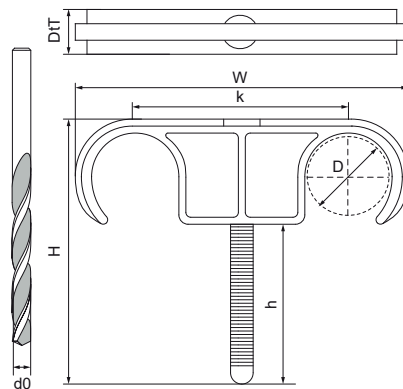

Walraven Plug Clamp Double

(01518)

for floor pipe

Features & benefits

- to fix pipe-in-pipe pipes before casting top floor layer
- material: PA (polyamide)

Product Number	Outside Pipe Diameter	Heart To Heart Distance	Total Height	Total Width	Total Depth	Maximum Number of Tubes	Drill Hole Diameter	Height
Reference Letter	D	k	H	W	DtT		d0	h
Unit description	mm	mm	mm	mm	mm		mm	mm
3911220	14 - 20	32	48	51	10	2	6	30
3911225	20 - 25	46	60	77	10	2	6	35