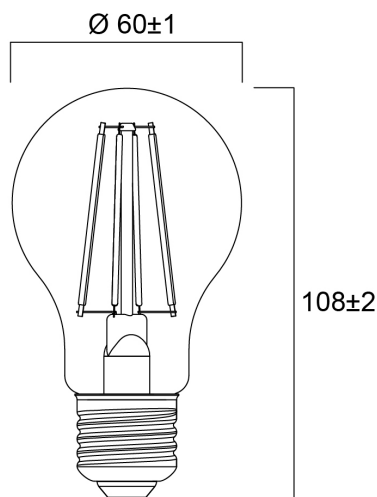

ToLEDo RT GLS V5 ST 806LM 827 E27 SL

Item No: 0029337

SYLVANIA

Perfect for decorative and general lighting applications and creates a warm ambiance similar to traditional lamps Same look, size and functionality as incandescent lamps Omni-directional light distribution Suitable replacement for incandescent and halogen lamps Gives same sparkling light effect as incandescent lamp Dimensionally identical to incandescent lamps - fits all fixtures Environment friendly - no mercury and lower CO2 emissions

Technical Assets

Dimensions (mm)

Photometrics

ToLEDo RT GLS V5 ST 806LM 827 E27 SL

Item No: 0029337

SYLVANIA

General data

Product name	ToLEDo RT GLS V5 ST 806LM 827 E27 SL
Technology	LED
Watt (Rated) (W)	7
Cap/Base	E27
Fixture rating	Open
General application	Hospitality, Residential & Consumer
Operating temperature range (°C)	-20°C...+40°C
Performance ambient temperature Tq (°C)	25
ETIM Class	EC001959
E-number FI	4740918
Warranty	3 years

Item No: 0029337

SYLVANIA

Packaging

Product EAN number	5410288293370
Packaging single length / height (cm)	6.6
Packaging single width (cm)	6.6
Packaging single depth (cm)	12.0
DUN14 (inner)	15410288293377
Units per outer package	6
Packaging outer length / height (cm)	20.6
Packaging outer width (cm)	14.0
Packaging outer depth (cm)	13.0