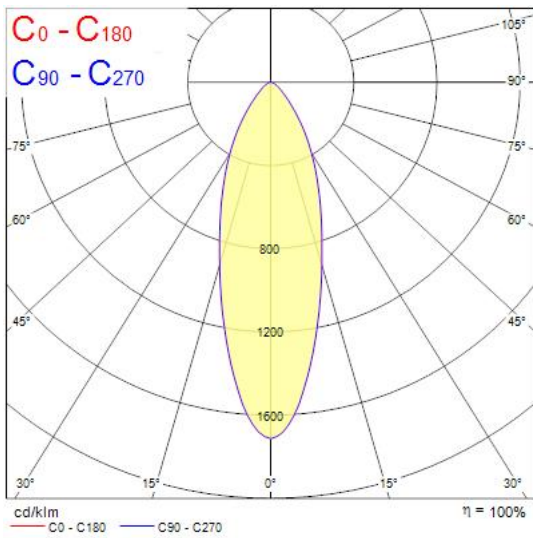

SYLSPOT KIT ROUND 345LM 830 ADJ IP20 BLK 0005737

Housing colour	Black
IP rating	IP20
IK rating	IK03
Product EAN number	5410288057378
Warranty	3 years
Dimming method	N/A
Colour Code	830
Useful luminous flux (#use)	345

Photometry