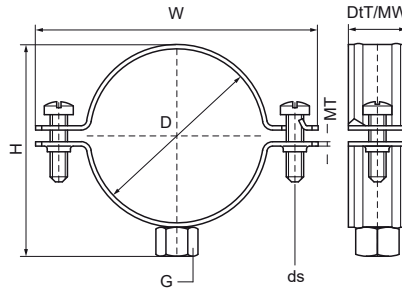

Walraven Aluminium Clamp for Spiral Ducts

(F1515)

for spiral ventilation ducts

Features & benefits

- two-screw clamp
- with quick locking system
- material: aluminium 3.0255

EPD

Product Number	Outside Pipe Diameter	Connection Thread	Total Height	Total Width	Total Depth	Material Width	Material Thickness	Screw Size	Maximum Allowed Load Faz	Approvals
Reference Letter	D	G	H	W	DtT	MW	MT	ds	F _{0,z}	
Unit description	mm		mm	mm	mm	mm	mm		N	
4120080	80	M8	103.4	126.5	25	25	1.50	M6	850	EPD
4120090	90	M8	111.5	135.5	25	25	1.50	M6	850	EPD
4120100	100	M8	122	146	25	25	1.50	M6	850	EPD
4120110	110	M8	132	156	25	25	1.50	M6	850	EPD
4120130	130	M8	152	176	25	25	1.50	M6	850	EPD
4120150	150	M8	172	196	25	25	1.50	M6	850	EPD
4120180	180	M8	202	226	25	25	1.50	M6	850	EPD
4120200	200	M8	222	246	25	25	1.50	M6	850	EPD