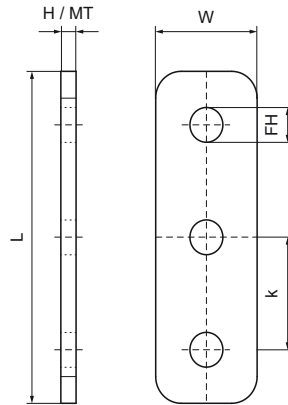

## Walraven Rectangular Connector (HDG)

(H2885)

to make Strut rail fabrications

### Features & benefits

- flat connector
- to make fabrication with Walraven RapidStrut® Rail
- material: steel 1.0332
- hot dip galvanized

Product Number	For Rail Type	Total Height	Total Width	Total Length	Material Thickness	Fixing Hole	Heart To Heart Distance	Torque Moment For Installation
<i>Reference Letter</i>		<i>H</i>	<i>W</i>	<i>L</i>	<i>MT</i>	<i>FH</i>	<i>k</i>	<i>T inst.</i>
<i>Unit description</i>		<i>mm</i>	<i>mm</i>	<i>mm</i>	<i>mm</i>	<i>mm</i>	<i>mm</i>	<i>Nm</i>
66580312	41x21, 41x41, 41x51, 41x62, 41x82	6	40	123	6.00	13	41	40