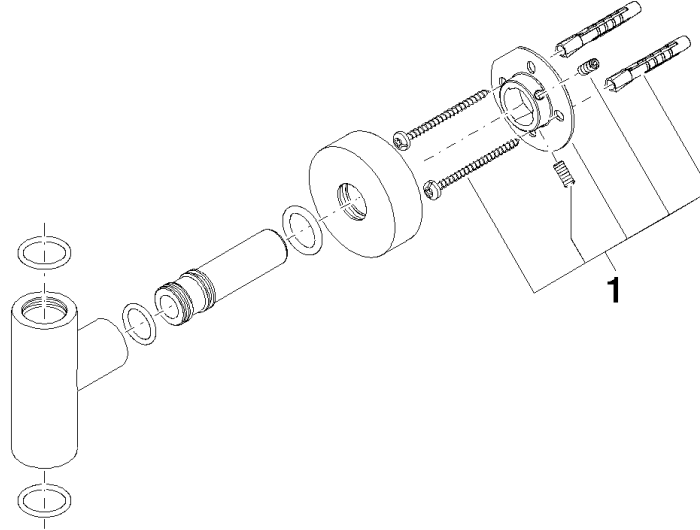

Mounting for spray deck mounting T-piece - Dark Chrome

SPARE PARTS

90 17 11 037 00 Product version from 4/1/2025

	Dark Chrome	90 17 11 037 00-19
	Chrome	90 17 11 037 00-00
	Brushed Platinum	90 17 11 037 00-06
	Platinum	90 17 11 037 00-08
	Matte White	90 17 11 037 00-10
	Brushed Light Gold (PVD)	90 17 11 037 00-27
	Brushed Durabrass (23kt Gold)	90 17 11 037 00-28
	Matte Black	90 17 11 037 00-33
	Brushed Gold (PVD)	90 17 11 037 00-37
	Brushed Dark Brass (PVD)	90 17 11 037 00-39
	Brushed Bronze (PVD)	90 17 11 037 00-42
	Brushed Champagne (22kt Gold)	90 17 11 037 00-46
	Champagne (22kt Gold)	90 17 11 037 00-47
	Brushed Chrome	90 17 11 037 00-93
	Brushed Dark Platinum	90 17 11 037 00-99

Mounting for spray deck mounting T-piece - Dark Chrome

SPARE PARTS

90 17 11 037 00 Product version from 4/1/2025

Mounting for spray deck mounting T-piece - Dark Chrome

SPARE PARTS

90 17 11 037 00 Product version from 4/1/2025

90 17 11 037 00 Product version from 4/1/2025

Parts for other finishes can be found here: [Chrome](#)

Spare parts list

No.	Item Number	Name	Quantity used	Delivery time
1	05 17 20 707 00 90	Attachment set 50 x 50 x 10 mm -	1.00	14