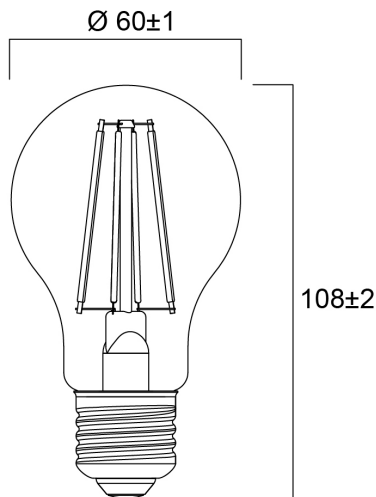

ToLEDo RT GLS V5 CS 400LM 827 E27 SL

Item No: 0029342

SYLVANIA

Perfect for decorative and general lighting applications and creates a warm ambiance similar to traditional lamps
Same look, size and functionality as incandescent lamps Omni-directional light distribution Suitable replacement for incandescent and halogen lamps Gives same sparkling light effect as incandescent lamp Dimensionally identical to incandescent lamps - fits all fixtures Environment friendly - no mercury and lower CO2 emissions

Technical Assets

Dimensions (mm)

Photometrics

ToLEDo RT GLS V5 CS 400LM 827 E27 SL

Item No: 0029342

SYLVANIA

General data

Product name	ToLEDo RT GLS V5 CS 400LM 827 E27 SL
Technology	LED
Watt (Rated) (W)	4.5
Cap/Base	E27
Fixture rating	Open
General application	Hospitality, Residential & Consumer
Operating temperature range (°C)	-20°C...+40°C
Performance ambient temperature Tq (°C)	25
ETIM Class	EC001959
E-number FI	4740921
Warranty	3 years

Item No: 0029342

SYLVANIA

Packaging

Product EAN number	5410288293424
Packaging single length / height (cm)	6.6
Packaging single width (cm)	6.6
Packaging single depth (cm)	12.0
DUN14 (inner)	15410288293421
Units per outer package	6
Packaging outer length / height (cm)	20.6
Packaging outer width (cm)	14.0
Packaging outer depth (cm)	13.0