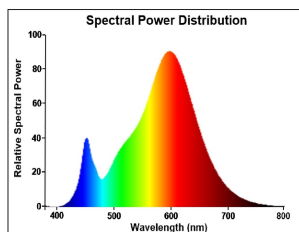

ToLEDo Retro Candle Dimmable

ToLEDo RT Candle V5 CL DIM 470LM 827 E14 SL

0029344

PHOTOMETRY