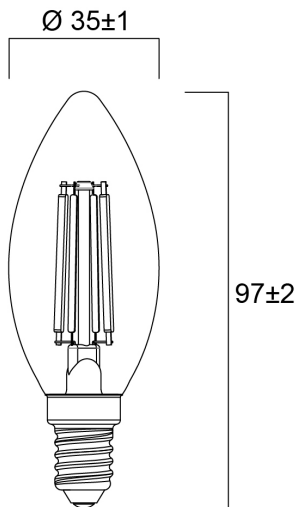

ToLEDo RT Candle V5 CL DIM 470LM 827 E14 SL

Item No: 0029344

SYLVANIA

Perfect for decorative and general lighting applications and creates a warm ambience similar to traditional lamps. The versatile ToLEDo Retro Candle range is the ideal replacement for halogen and incandescent lamps and perfect for chandeliers and decorative applications. Same look, size and functionality as incandescent lamps. Omni-directional light distribution. Gives same sparkling light effect as the incandescent lamp. Dimensionally identical to incandescent lamps - fits all fixtures. Environment-friendly - no mercury and lower CO2 emissions. Dimmable with approved dimmers.

Technical Assets

Dimensions (mm)

Photometrics

ToLEDo RT Candle V5 CL DIM 470LM 827 E14 SL

Item No: 0029344

SYLVANIA

General data

Product name	ToLEDo RT Candle V5 CL DIM 470LM 827 E14 SL
Technology	LED
Watt (Rated) (W)	4.5
Fixture rating	Open
General application	Hospitality, Residential & Consumer
Operating temperature range (°C)	-10°C...+45°C
Performance ambient temperature Tq (°C)	25
ETIM Class	EC001959
E-number FI	4740922
Warranty	3 years

Lifetime data

Lifespan L70 B50	15000
Average life (Nominal) (h)	15000
Average life (Rated) (h)	15000

Physical data

Nominal Product Length (mm)	97
Nominal Product Diameter (mm)	35
Weight (kg)	0.021

Packaging

Product EAN number	5410288293448
Packaging single length / height (cm)	11.0
Packaging single width (cm)	4.5
Packaging single depth (cm)	4.5
DUN14 (inner)	15410288293445
Units per outer package	6
Packaging outer length / height (cm)	14.3
Packaging outer width (cm)	9.7
Packaging outer depth (cm)	12.0