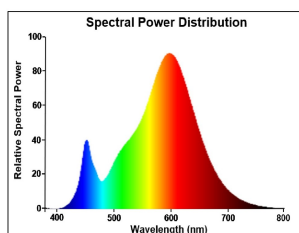

ToLEDo Retro Candle Dimmable

ToLEDo RT Candle V5 CL DIM 470LM 827 E27 SL

0029366

PHOTOMETRY