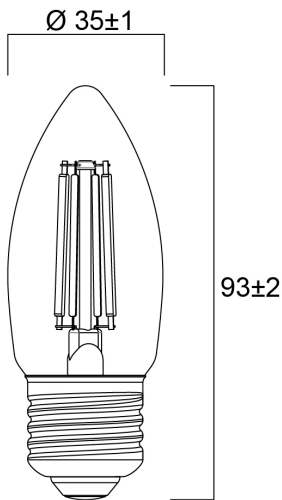

ToLEDo RT Candle V5 CL DIM 470LM 827 E27 SL

Item No: 0029366

SYLVANIA

Perfect for decorative and general lighting applications and creates a warm ambience similar to traditional lamps. The versatile ToLEDo Retro Candle range is the ideal replacement for halogen and incandescent lamps and perfect for chandeliers and decorative applications. Same look, size and functionality as incandescent lamps. Omni-directional light distribution. Gives same sparkling light effect as the incandescent lamp. Dimensionally identical to incandescent lamps - fits all fixtures. Environment-friendly - no mercury and lower CO2 emissions. Dimmable with approved dimmers.

Technical Assets

Dimensions (mm)

Photometrics

ToLEDo RT Candle V5 CL DIM 470LM 827 E27 SL

Item No: 0029366

SYLVANIA

General data

Product name	ToLEDo RT Candle V5 CL DIM 470LM 827 E27 SL
Technology	LED
Watt (Rated) (W)	4.5
Fixture rating	Open
General application	Hospitality, Residential & Consumer
Operating temperature range (°C)	-10°C...+45°C
Performance ambient temperature Tq (°C)	25
ETIM Class	EC001959
E-number FI	4740923
Warranty	3 years

Lifetime data

Lifespan L70 B50	15000
Average life (Nominal) (h)	15000
Average life (Rated) (h)	15000

Physical data

Nominal Product Length (mm)	93
Nominal Product Diameter (mm)	35
Weight (kg)	0.021

Packaging

Product EAN number	5410288293660
Packaging single length / height (cm)	11.0
Packaging single width (cm)	4.5
Packaging single depth (cm)	4.5
DUN14 (inner)	15410288293667
Units per outer package	6
Packaging outer length / height (cm)	14.3
Packaging outer width (cm)	9.7
Packaging outer depth (cm)	12.0