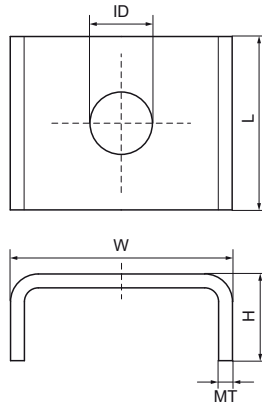

Walraven Washer (U-shaped)

(G3085)

bored U-plate for protecting rail flanges and anchoring

Features & benefits

- U-shaped washer to protect flanges of rail from opening
- U-shaped for extra stability
- Part No. 65350XX: suitable for 27x18
- Part No. 65351XX: suitable for 30x15, 30x20, 30x30, 30x45, 38x40
- material: steel
- pre-galvanized

Product Number	For Rail Type	Total Height	Total Width	Total Length	Inner Diameter	Material Thickness
Reference Letter		H	W	L	ID	MT
Unit description		mm	mm	mm	mm	mm
6535008	38x40, 50x40	10.5	32	25	9	2.00
6535010	38x40, 50x40	10.5	32	25	11	2.00
6535110	38x40, 50x40	9	34.5	25	10.5	2.00
6535112	38x40, 50x40	9	34.5	25	12.5	2.00
6535109	50x40	9	34.5	25	9	2.00