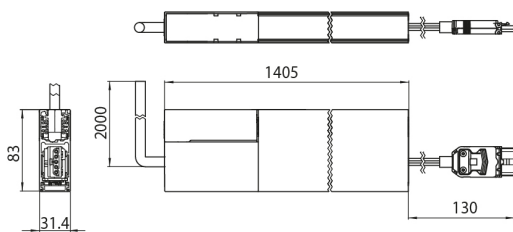

OT H-TRK READY STARTER 940 DALI BL H32S1405/B6-O-2

Artikelnummer 9200427

Concord

H-Track Ready Kit is a flexible linear track light system easy and fast to install, suitable for retail, museum, galleries, hospitality, and office environments. H-Track Ready Starter module - Complete with H-Track extruded aluminum body, LED light source, DALI control unit, quick connectors, opal diffuser and supply cable. H-Track Ready Starter kit supplied with live-end feed, prewired supply cable and a quick connector Opal diffuser, diffuse light beam angle: 112°. Textured white finishing colour. Light color temperature: 4000K, natural white, Total system power: 34.5W. Fixture lumen output: 2600lm, efficacy: 75lm/W, Ra90 typical, LED chromacity: 3 step MacAdam ellipse (SDCM3), low flicker, DALI dimmable driver. Track part made of extruded aluminum body and copper conductors - L1/L2/L3/Neutral/ground 16A/440V + D+/D- 2x1A/50V FELV AC (DALI). Suitable for direct or indirect installation. Compatible with OneTrack, and Lytespan H-Track accessories (installation accessories are excluded). Electrical protection: Class I. Degree of protection: IP20, suitable for indoor environment only Nominal product dimensions: L.1405mmx31.4mmx83mm

Technische gegevens

Afmetingen (mm)

Fotometrie

Distance [m]	Cone diameter [m]	E [100']	E [100']	E [100']
3.0	8.83 8.76	104	123.9° 9	124.4° 8
2.5	7.44 7.30	149	123.9° 10	124.4° 11
2.0	5.95 5.84	233	123.9° 16	124.4° 21
1.5	4.46 4.33	415	123.9° 26	124.4° 33
1.0	2.96 2.92	993	123.9° 41	124.4° 55
0.5	1.48 1.46	3732	123.9° 82	124.4° 110

Distance [m] Cone diameter [m]
 — C0 - C180 (Half beam angle: 111.2°)
 — C90 - C270 (Half beam angle: 112.2°)

OT H-TRK READY STARTER 940 DALI BL H32S1405/B6-O-2

Artikelnummer 9200427

Concord

Algemene gegevens