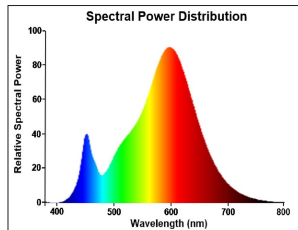

ToLEDo Retro Candle Dimmable

ToLEDo RT Candle V5 ST DIM 470LM 827 E14 SL
0029367

PHOTOMETRY