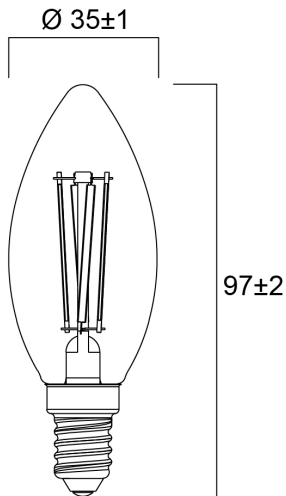

# ToLEDo RT Candle V5 ST DIM 470LM 827 E14 SL

Item No: 0029367

**SYLVANIA**

Perfect for decorative and general lighting applications and creates a warm ambience similar to traditional lamps. The versatile ToLEDo Retro Candle range is the ideal replacement for halogen and incandescent lamps and perfect for chandeliers and decorative applications. Same look, size and functionality as incandescent lamps. Omni-directional light distribution. Gives same sparkling light effect as the incandescent lamp. Dimensionally identical to incandescent lamps - fits all fixtures. Environment-friendly - no mercury and lower CO2 emissions. Dimmable with approved dimmers.

### Dimensions (mm)

## Physical data

Nominal Product Length (mm)	97
Nominal Product Diameter (mm)	35
Weight (kg)	0.021

## Packaging

Product EAN number	5410288293677
Packaging single length / height (cm)	11.0
Packaging single width (cm)	4.5
Packaging single depth (cm)	4.5
DUN14 (inner)	15410288293674
Units per outer package	6
Packaging outer length / height (cm)	14.3
Packaging outer width (cm)	9.7
Packaging outer depth (cm)	12.0