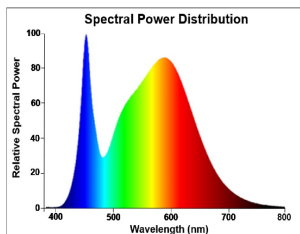

### PRODUCT OVERVIEW

Product name	ToLEDo RT Candle V5 ST DIM 470LM 840 E14 SL
Technology	LED
Watt (Rated) (W)	4.5
Fixture rating	Open
General application	Hospitality, Residential & Consumer
ETIM Class	EC001959
E-number FI	4740925
Warranty	3 years
Useful luminous flux (Fuse)	470
Luminous flux (lm)	470
Correlated colour temperature (k)	4000
Light colour	Cool White
CRI (Ra)	80
Colour Variation Initial (SDCM)	SDCM6
Photobiological Risk Group	RG1
Power consumption (W)	4.5
Wattage (W)	4.5
Dimmable	Yes
Average life (Nominal) (h)	15000
Product EAN number	5410288293684

### PHOTOMETRY