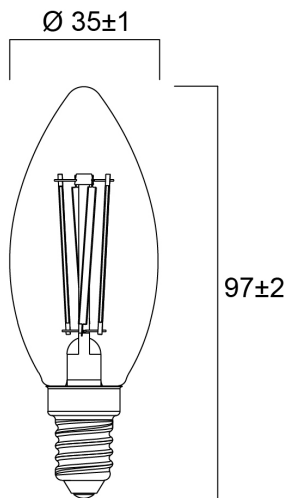

# ToLEDo RT Candle V5 ST DIM 470LM 840 E14 SL

Item No: 0029368

**SYLVANIA**

Perfect for decorative and general lighting applications and creates a warm ambience similar to traditional lamps. The versatile ToLEDo Retro Candle range is the ideal replacement for halogen and incandescent lamps and perfect for chandeliers and decorative applications. Same look, size and functionality as incandescent lamps. Omni-directional light distribution. Gives same sparkling light effect as the incandescent lamp. Dimensionally identical to incandescent lamps - fits all fixtures. Environment-friendly - no mercury and lower CO2 emissions. Dimmable with approved dimmers.

### Dimensions (mm)

## Physical data

Nominal Product Length (mm)	97
Nominal Product Diameter (mm)	35
Weight (kg)	0.021

## Packaging

Product EAN number	5410288293684
Packaging single length / height (cm)	11.0
Packaging single width (cm)	4.5
Packaging single depth (cm)	4.5
DUN14 (inner)	15410288293681
Units per outer package	6
Packaging outer length / height (cm)	14.3
Packaging outer width (cm)	9.7
Packaging outer depth (cm)	12.0