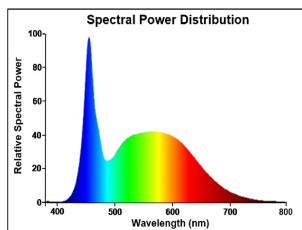

ToLEDo Retro Candle Dimmable

ToLEDo RT Candle V5 ST DIM 470LM 865 E14 SL

0029369

PHOTOMETRY