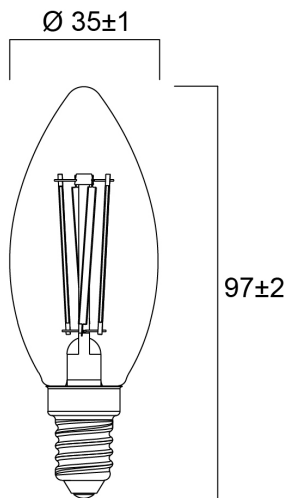

ToLEDo RT Candle V5 ST DIM 470LM 865 E14 SL

Item No: 0029369

SYLVANIA

Perfect for decorative and general lighting applications and creates a warm ambience similar to traditional lamps. The versatile ToLEDo Retro Candle range is the ideal replacement for halogen and incandescent lamps and perfect for chandeliers and decorative applications. Same look, size and functionality as incandescent lamps. Omni-directional light distribution. Gives same sparkling light effect as the incandescent lamp. Dimensionally identical to incandescent lamps - fits all fixtures. Environment-friendly - no mercury and lower CO2 emissions. Dimmable with approved dimmers.

Technical Assets

Dimensions (mm)

Photometrics

ToLEDo RT Candle V5 ST DIM 470LM 865 E14 SL

Item No: 0029369

SYLVANIA

General data

Product name	ToLEDo RT Candle V5 ST DIM 470LM 865 E14 SL
Technology	LED
Watt (Rated) (W)	4.5
Fixture rating	Open
General application	Hospitality, Residential & Consumer
Operating temperature range (°C)	-10°C...+45°C
Performance ambient temperature Tq (°C)	25
ETIM Class	EC001959
E-number FI	4740926
Warranty	3 years

Lifetime data

Lifespan L70 B50	15000
Average life (Nominal) (h)	15000
Average life (Rated) (h)	15000

Physical data

Nominal Product Length (mm)	97
Nominal Product Diameter (mm)	35
Weight (kg)	0.021

Packaging

Product EAN number	5410288293691
Packaging single length / height (cm)	11.0
Packaging single width (cm)	4.5
Packaging single depth (cm)	4.5
DUN14 (inner)	15410288293698
Units per outer package	6
Packaging outer length / height (cm)	14.3
Packaging outer width (cm)	9.7
Packaging outer depth (cm)	12.0