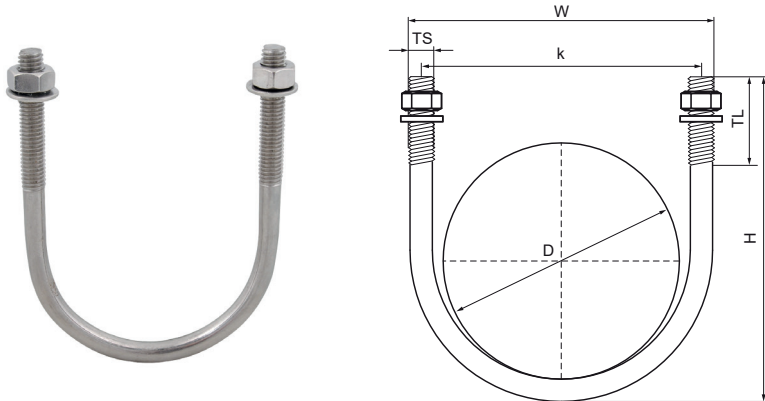

## Walraven Stainless Steel U-Bolt Clamp

(M1205)

for supporting and securing pipes and tubes

### Features & benefits

- U-Bolt with thread
- including nuts and washers
- suitable for in- and outdoor applications
- material: stainless steel A4 (1.4401/ AISI 316)

Product Number	Outside Pipe Diameter	Pipe Diameter Imperial	DN	Thread Size	Thread Length	Total Height	Total Width	Total Depth	Heart To Heart Distance
Reference Letter	D	D	D	TS	TL	H	W	D±T	k
Unit description	mm	"			mm	mm	mm	mm	mm
2084706021	21.5	1/2	DN 15	M6	25	39	30	45	30
2084708027	26.9	3/4	DN 20	M8	25	55	35	63	35
2084708034	33.7	1	DN 25	M8	35	63	42	71	47
2084708042	42.4	1 1/4	DN 32	M8	35	71	51	79	51
2084708049	48.3	1 1/2	DN 40	M8	35	72	57	80	60
2084708060	60.3	2	DN 50	M8	35	82	68	90	71
2084708076	76.1	2 1/2	DN 65	M8	42	100	106	13	93
2084710090	88.9	3	DN 80	M10	35	117	116	17	99
2084710114	114.3	4	DN 100	M10	50	157	127	167	123
2084716219	219.1	8	DN 200	M16	60	264	252	16	236
2084716273	273	10	DN 250	M16	55	324	321	24	305
2084718323	323.9	12	DN 300	M18	65	370	368	27	350
2084712140	139.7	5	DN 125	M12	60	151.7	12	191	152