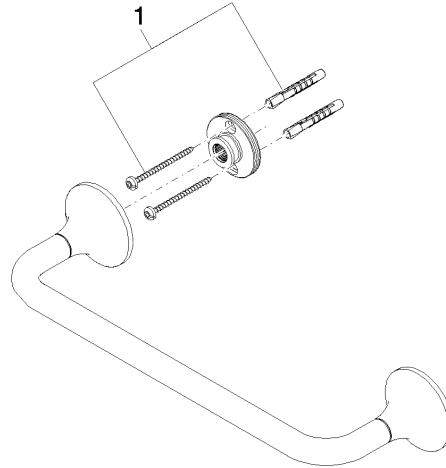

83 030 809 Product version from 3/13/2017 to 8/29/2019

- gauge 300 mm
- width 360mm
- height 60 mm
- rosette Ø 60 mm
- 98mm projection

	Chrome	83 030 809-00
	Brushed Platinum	83 030 809-06
	Platinum	83 030 809-08
	Dark Chrome	83 030 809-19
	Brushed Durabronze (23kt Gold)	83 030 809-28
	Brushed Gold (PVD)	83 030 809-37
	Brushed Dark Brass (PVD)	83 030 809-39
	Brushed Bronze (PVD)	83 030 809-42
	Brushed Dark Bronze (PVD)	83 030 809-43
	Brushed Champagne (22kt Gold)	83 030 809-46
	Champagne (22kt Gold)	83 030 809-47
	Brushed Dark Platinum	83 030 809-99

83 030 809 Product version from 3/13/2017 to 8/29/2019

mm [inches]

83 030 809 Product version from 3/13/2017 to 8/29/2019

Parts for other finishes can be found here: Brushed Platinum

### Spare parts list

No.	Item Number	Name	Quantity used	Delivery time
1	05 30 31 025 00 90	Mounting Bolt Round head 4,5 x 60 mm -	1.00	14