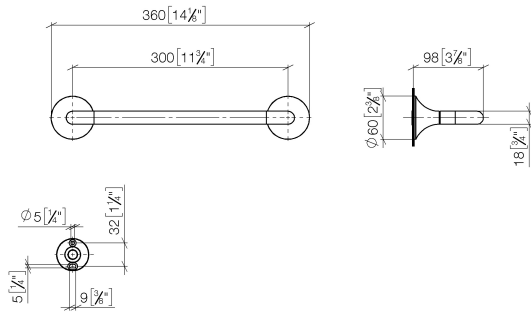

83 030 809 Product version from 3/13/2017 to 8/29/2019

- gauge 300 mm
- width 360mm
- height 60 mm
- rosette Ø 60 mm
- 98mm projection

	Chrome	83 030 809-00
	Brushed Platinum	83 030 809-06
	Platinum	83 030 809-08
	Dark Chrome	83 030 809-19
	Brushed Durabronze (23kt Gold)	83 030 809-28
	Brushed Gold (PVD)	83 030 809-37
	Brushed Dark Brass (PVD)	83 030 809-39
	Brushed Bronze (PVD)	83 030 809-42
	Brushed Dark Bronze (PVD)	83 030 809-43
	Brushed Champagne (22kt Gold)	83 030 809-46
	Champagne (22kt Gold)	83 030 809-47
	Brushed Dark Platinum	83 030 809-99

83 030 809 Product version from 3/13/2017 to 8/29/2019

mm [inches]

83 030 809 Product version from 3/13/2017 to 8/29/2019

Parts for other finishes can be found here: Brushed Platinum

### Spare parts list

No.	Item Number	Name	Quantity used	Delivery time
1	05 30 31 025 00 90	Mounting Bolt Round head 4,5 x 60 mm -	1.00	14